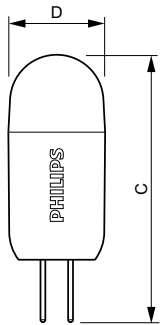

Product data

General Information		Lamp Current (Nom)	
Cap-Base	G4 [G4]		290 mA
Nominal Lifetime (Nom)	15000 h	Wattage Equivalent	20 W
Switching Cycle	50000X	Starting Time (Nom)	0.5 s
Technical Type	2-20W	Warm Up Time to 60% Light (Nom)	0.5 s
		Power Factor (Nom)	0.5
		Voltage (Nom)	12 V
Light Technical		Controls and Dimming	
Color Code	830 [CCT of 3000K]	Dimmable	No
Luminous Flux (Nom)	200 lm		
Luminous Flux (Rated) (Nom)	200 lm	Approval and Application	
Color Designation	White (WH)	Energy Efficiency Label (EEL)	A++
Correlated Color Temperature (Nom)	3000 K	Energy Consumption kWh/1000 h	3 kWh
Luminous Efficacy (rated) (Nom)	100 lm/W		
Color Consistency	<6	Product Data	
Color Rendering Index (Nom)	80	Full product code	871869641916800
LLMF At End Of Nominal Lifetime (Nom)	70 %	Order product name	CorePro LEDcapsuleLV 2-20W 830 G4
Operating and Electrical		EAN/UPC - Product	8718696419168
Input Frequency	50 to 60 Hz	Order code	929001131802
Power (Rated) (Nom)	2 W	Numerator - Quantity Per Pack	1

CorePro LEDcapsule LV

Numerator - Packs per outer box	12
Material Nr. (12NC)	929001131802
Net Weight (Piece)	0.008 kg

Dimensional drawing

LED 2-20W 830 G4

Product	D	C
CorePro LEDcapsuleLV 2-20W 830 G4	14.3 mm	45 mm

Photometric data

2-20 W G4 /830

G4 /830