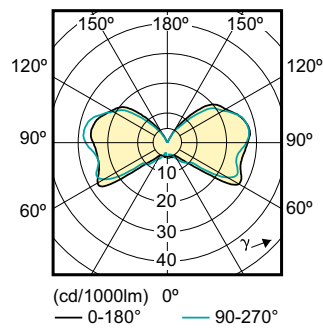

Product data

General Information		Lamp Current (Nom)	
Cap-Base	G4 [G4]		290 mA
Nominal Lifetime (Nom)	15000 h	Wattage Equivalent	20 W
Switching Cycle	50000X	Starting Time (Nom)	0.5 s
Technical Type	2-20W	Warm Up Time to 60% Light (Nom)	0.5 s
		Power Factor (Nom)	0.5
		Voltage (Nom)	12 V
Light Technical		Controls and Dimming	
Color Code	830 [CCT of 3000K]	Dimmable	No
Luminous Flux (Nom)	200 lm		
Luminous Flux (Rated) (Nom)	200 lm	Approval and Application	
Color Designation	White (WH)	Energy Efficiency Label (EEL)	A++
Correlated Color Temperature (Nom)	3000 K	Energy Consumption kWh/1000 h	3 kWh
Luminous Efficacy (rated) (Nom)	100 lm/W		
Color Consistency	<6	Product Data	
Color Rendering Index (Nom)	80	Full product code	871869641916800
LLMF At End Of Nominal Lifetime (Nom)	70 %	Order product name	CorePro LEDcapsuleLV 2-20W 830 G4
Operating and Electrical		EAN/UPC - Product	8718696419168
Input Frequency	50 to 60 Hz	Order code	929001131802
Power (Rated) (Nom)	2 W	Numerator - Quantity Per Pack	1

CorePro LEDcapsule LV

Numerator - Packs per outer box	12
Material Nr. (12NC)	929001131802
Net Weight (Piece)	0.008 kg

Dimensional drawing

LED 2-20W 830 G4

Product	D	C
CorePro LEDcapsuleLV 2-20W 830 G4	14.3 mm	45 mm

Photometric data

2-20 W G4 /830

G4 /830