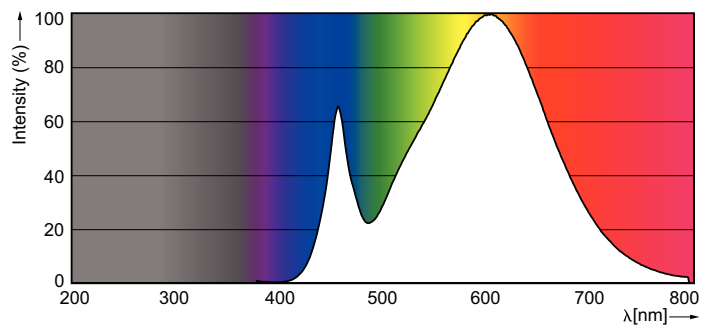

Product data

General Information		Lamp Current (Nom)	
Cap-Base	G4 [G4]		290 mA
Nominal Lifetime (Nom)	15000 h	Wattage Equivalent	20 W
Switching Cycle	50000X	Starting Time (Nom)	0.5 s
Technical Type	2-20W	Warm Up Time to 60% Light (Nom)	0.5 s
		Power Factor (Nom)	0.5
		Voltage (Nom)	12 V
Light Technical		Controls and Dimming	
Color Code	830 [CCT of 3000K]	Dimmable	No
Luminous Flux (Nom)	200 lm		
Luminous Flux (Rated) (Nom)	200 lm	Approval and Application	
Color Designation	White (WH)	Energy Efficiency Label (EEL)	A++
Correlated Color Temperature (Nom)	3000 K	Energy Consumption kWh/1000 h	3 kWh
Luminous Efficacy (rated) (Nom)	100 lm/W		
Color Consistency	<6	Product Data	
Color Rendering Index (Nom)	80	Full product code	871869641916800
LLMF At End Of Nominal Lifetime (Nom)	70 %	Order product name	CorePro LEDcapsuleLV 2-20W 830 G4
Operating and Electrical		EAN/UPC - Product	8718696419168
Input Frequency	50 to 60 Hz	Order code	929001131802
Power (Rated) (Nom)	2 W	Numerator - Quantity Per Pack	1

Photometric data

2-20 W G4 /830

G4 /830